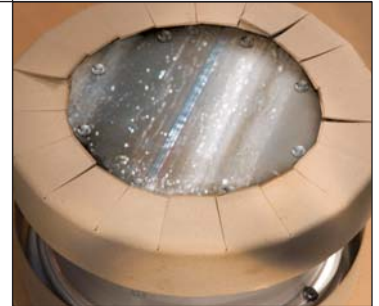

## VBoard® Coating Resists Oil and Grease *Keeps Protective Lubricants Where They Belong*

PetroShield features a special coating on its inside layer that keeps oil and grease in their place. Instead of rubbing off or being absorbed, lubricants stay on the product they are protecting. This unique feature makes PetroShield the perfect edge protection choice when shipping or storing metal machinery parts. PetroShield works well in any application in which oil or grease is being used to prevent rusting or to increase lubrication. The PetroShield coating can be applied to traditional right-angle VBoard and to other Laminations products.

*PetroShield's coating can be applied to FlexBoard®, which conforms to the curved edges of coiled and spooled materials.*

*Oil and grease stay on the products they are protecting.*

- Oil and grease stay on the products they are protecting
- Ideal for use with metal parts and machinery that are shipped and stored with a coating of protective oil or grease
- Coating prevents the absorption of grease into the paper
- Repulpable coating means PetroShield is 100% recyclable
- Can be printed with your company's logo or message
- Available in clay coat or kraft
- Standard sizes available in lengths up to 300 inches
- Choose from a wide variety of calipers
- Leg length sizes range from 1.5" to 4"