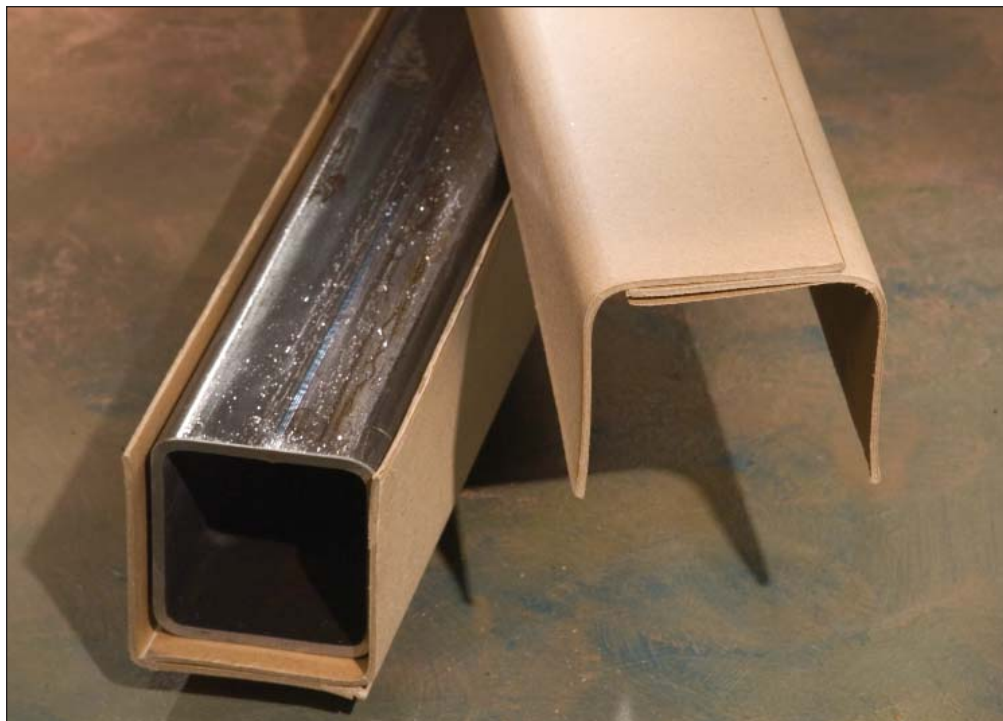

## VBoard® Coating Resists Oil and Grease *Keeps Protective Lubricants Where They Belong*

PetroShield features a special coating on its inside layer that keeps oil and grease in their place. Instead of rubbing off or being absorbed, lubricants stay on the product they are protecting. This unique feature makes PetroShield the perfect edge protection choice when shipping or storing metal machinery parts. PetroShield works well in any application in which oil or grease is being used to prevent rusting or to increase lubrication. The PetroShield coating can be applied to traditional right-angle VBoard and to other Laminations products.

*PetroShield's coating can be applied to FlexBoard®, which conforms to the curved edges of coiled and spooled materials.*

*Oil and grease stay on the products they are protecting.*

- Oil and grease stay on the products they are protecting
- Ideal for use with metal parts and machinery that are shipped and stored with a coating of protective oil or grease
- Coating prevents the absorption of grease into the paper
- Repulpable coating means PetroShield is 100% recyclable
- Can be printed with your company's logo or message
- Available in clay coat or kraft
- Standard sizes available in lengths up to 300 inches
- Choose from a wide variety of calipers
- Leg length sizes range from 1.5" to 4"