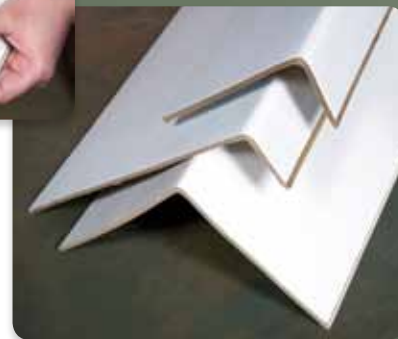

Laminations®

Mega VBoard®

ENGINEERED SOLUTIONS

Mega VBoard® is built to the industry's highest standard of quality, precision and consistency. It is manufactured on proprietary state-of-the-art equipment that offers the capacity and speed to ensure fast turnaround and prompt delivery.

Mega-size Protection During Shipping, Handling and Storage

- Ideal for protecting all types and shapes of windows and doors, including garage doors
- Great way to package irregular-shaped products
- Cost- and time-saving substitute for expensive wood crates or hard-to-handle corrugate
- Improves load containment and weight distribution for stronger, more secure pallet loads
- Enhances structural integrity for increased stacking strength, allowing pallets to be stacked higher
- Integrates easily into current packaging systems
- Designed for use with high-speed automated pallet assembly systems
- Can be customized using other packaging components such as foam
- Can be custom printed
- Recyclable and environmentally friendly

Mega VBoard is available in sizes up to 9" x 9" (18" of total paper, 2" leg minimum).

Customized offset leg lengths are also available.

Add strength where it's needed to fortify packaging and deliver savings.