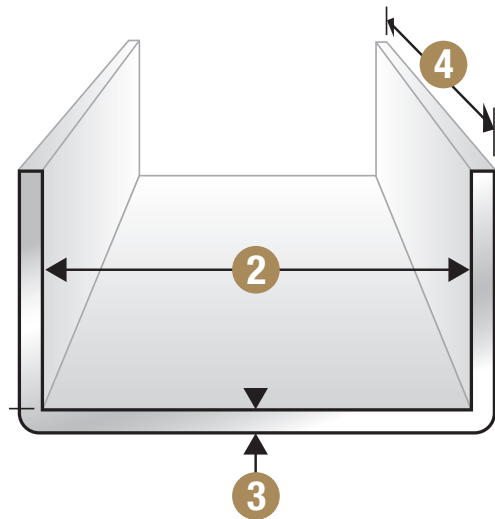

## A New Shape in Window and Door Packaging

### Three-sided Protection for Safe Transport Through Your Distribution Channel

UChannel® offers a highly durable, very cost-effective option that safely protects windows and doors until they arrive at their final destination. Its single-piece construction can be formed to provide a wide variety of widths and leg lengths, offering the ultimate in customized choices for window and door edge protection.

### Paper Widths

Paper widths of up to 18 inches can be formed into virtually any combination of base sizes, leg sizes and leg lengths, including asymmetrical combinations. When ordering UChannel®, please specify:

1. Leg size (height)
2. Base size (width)
3. Wall caliper (thickness): available in calipers of 0.080 to 0.400 inches
4. Lengths: standard lengths available up to 300 inches; special order lengths available